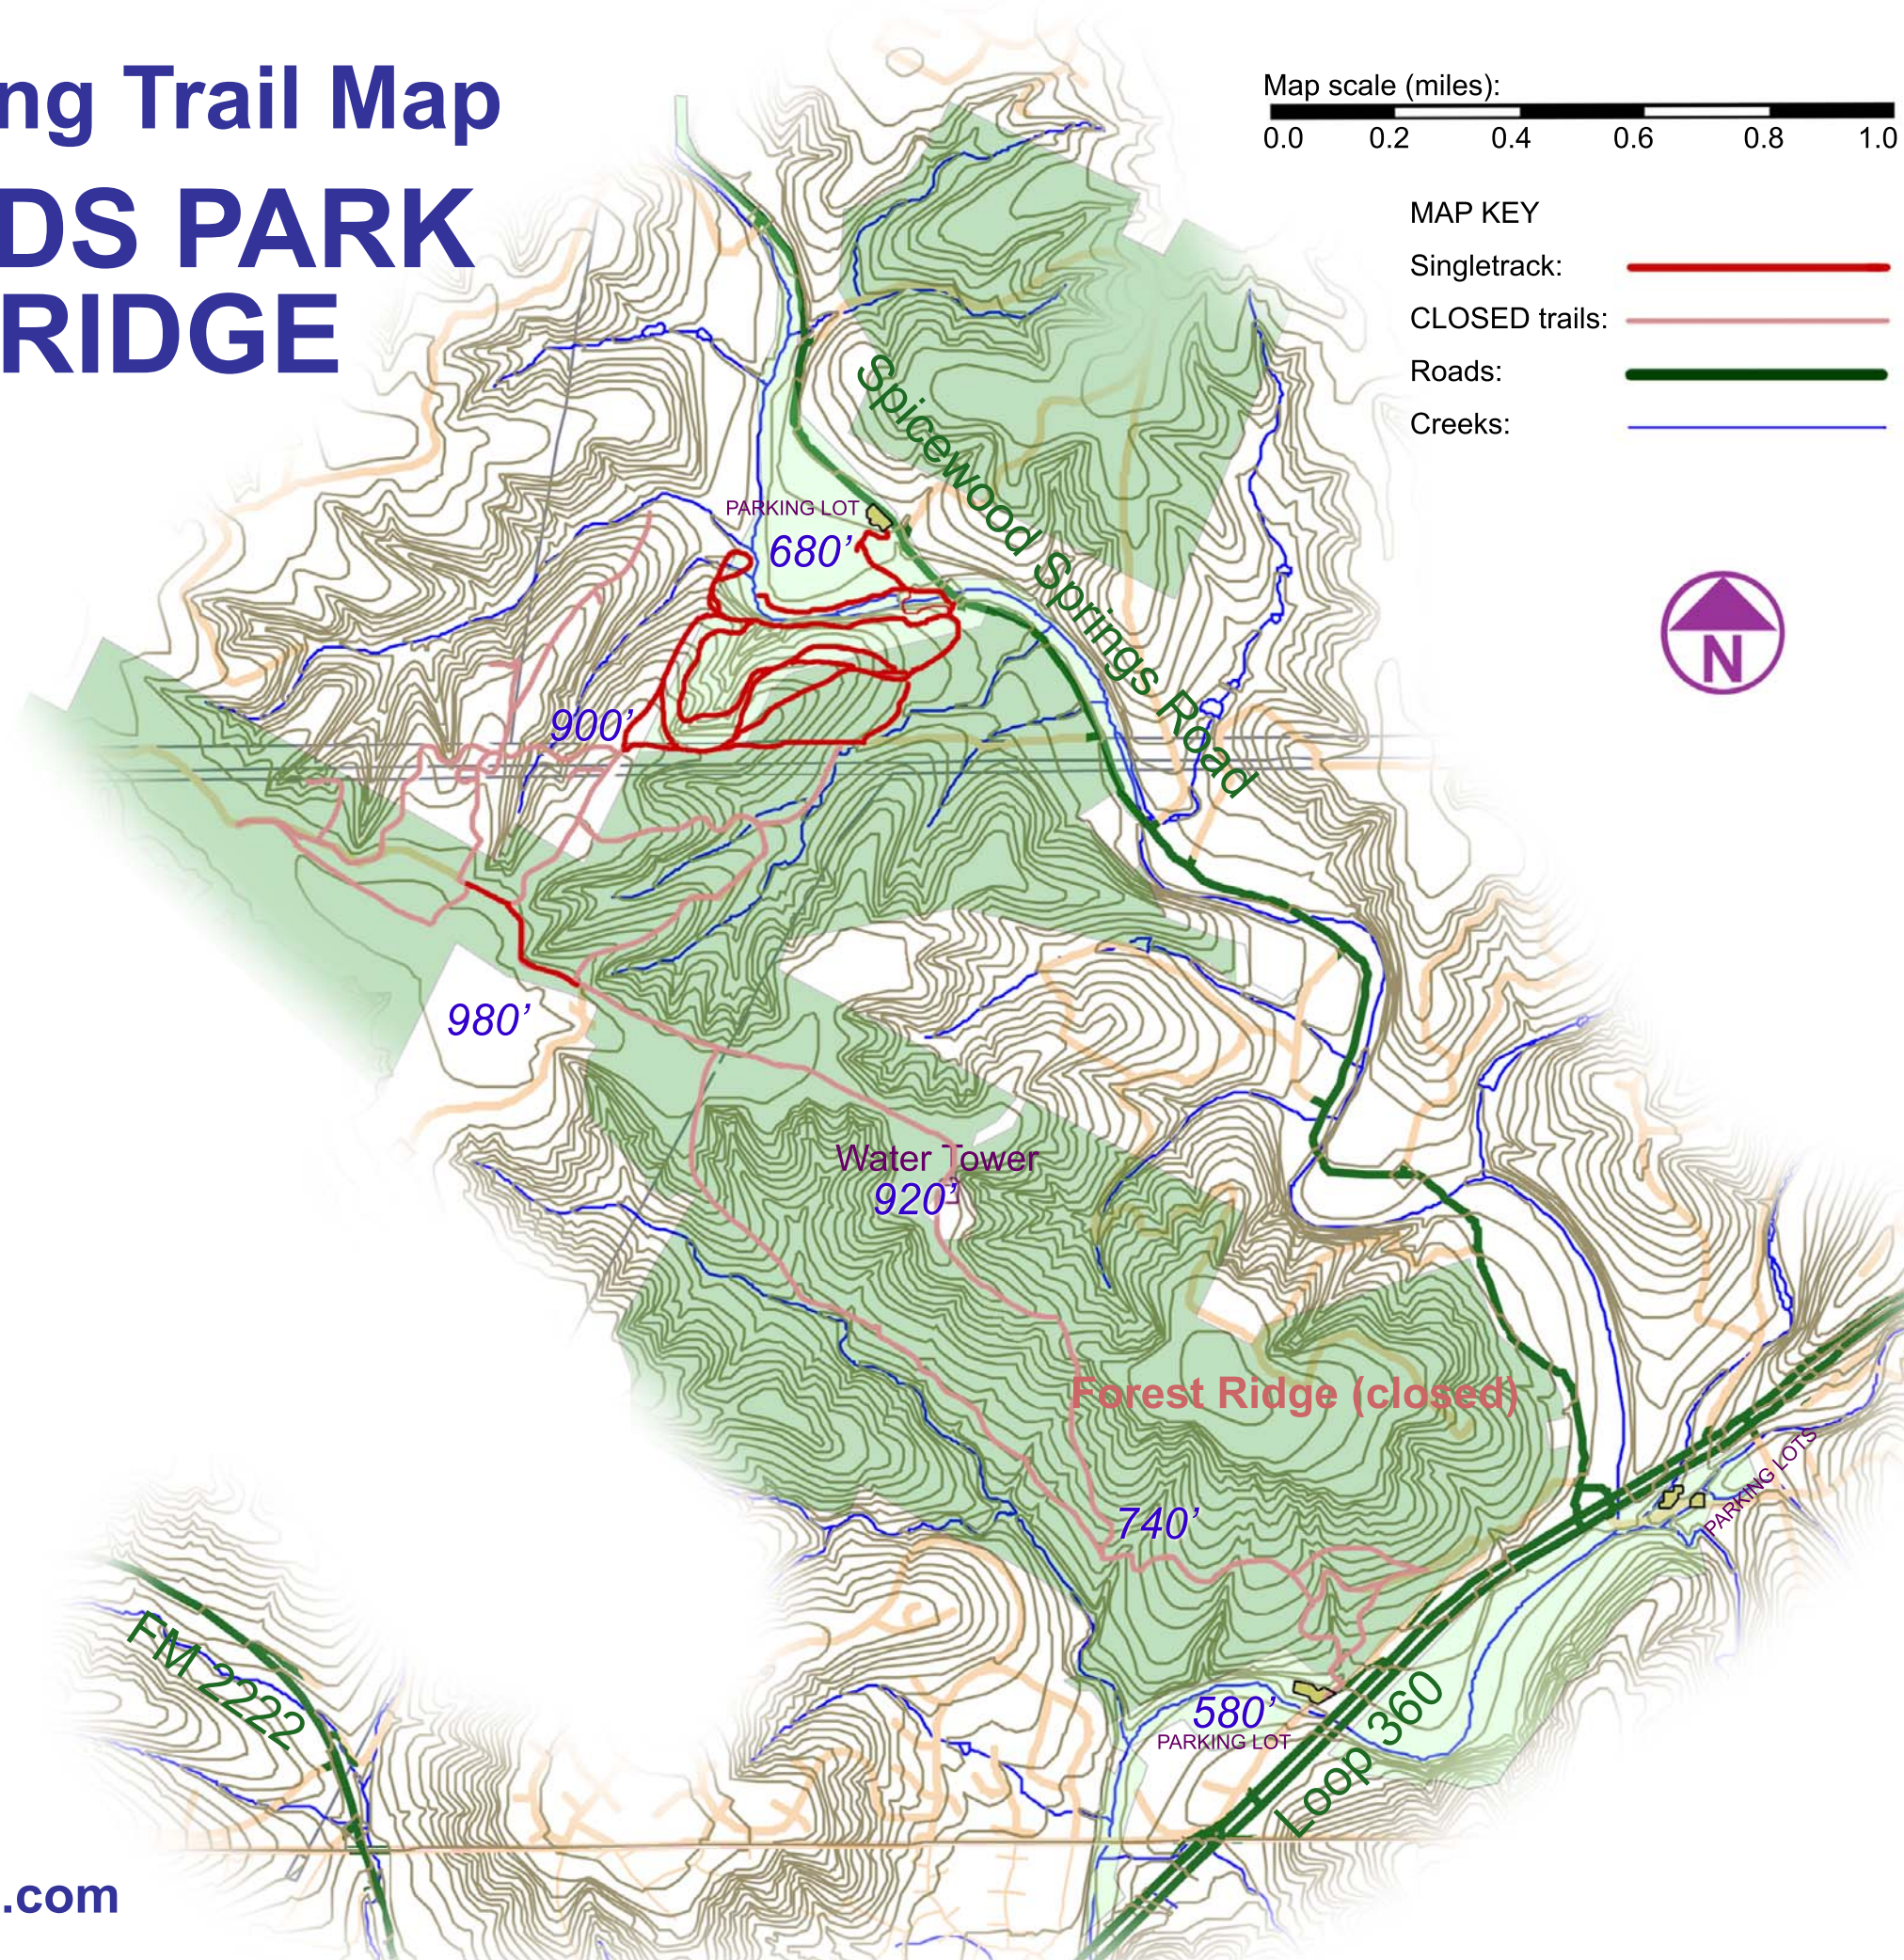

Mountain Biking Trail Map

ST EDWARDS PARK & FOREST RIDGE

Map scale (miles):
0.0 0.2 0.4 0.6 0.8 1.0

MAP KEY

- Singletrack: 
- CLOSED trails: 
- Roads: 
- Creeks: 

Map V1.2 by Piers Hendrie © 2003

Mountain Biking pictures!
www.xenopuselectronic.com